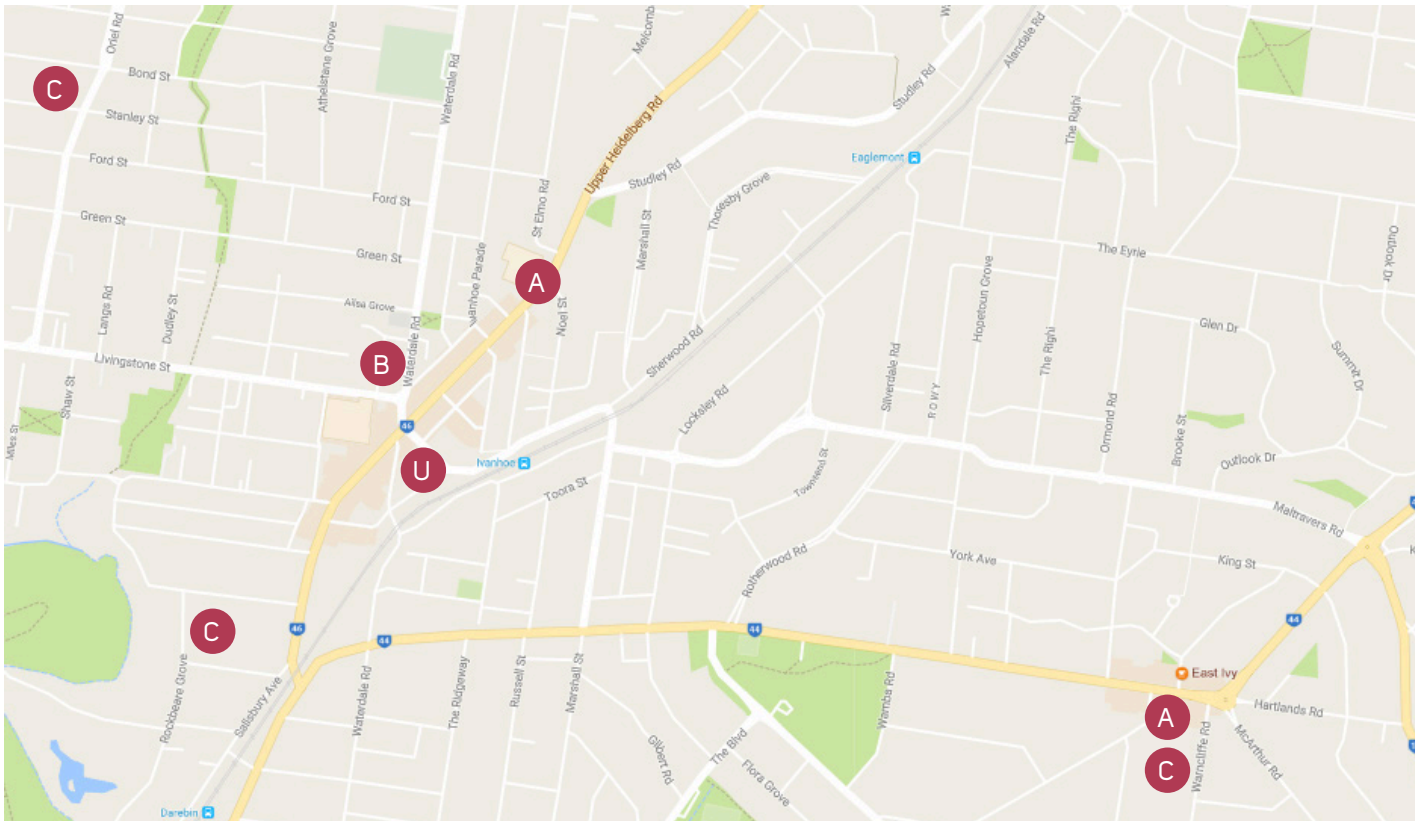

U IVANHOE UNITING CHURCH

❖ Part of the Banyule Network of Uniting Churches

www.banyulenetwork.unitingchurch.org.au/about-us/congregations/ivanhoe-uniting-church

19 Seddon Street Ivanhoe (Mel 31 F7)

Worship Service

Sunday

9.30am Traditional service (Except fifth Sunday 10am, a combined Network Service at different centres)

4.30–6.30pm Monthly Messy Church – intergeneration informal gathering

Office

Phone 9497 4887

Email ivanhoeuniting@iinet.net.au

Staffed Tue 9am–12 noon
Wed, Thu, Fri 9am–2pm

IUC Kinder – run by Lentara Uniting Care
Phone 94995797

Uniting Wesley Linlithgow: social support for seniors.
Phone 9499 6562

Other services and groups in the Network see website:

www.banyulenetwork.unitingchurch.org.au